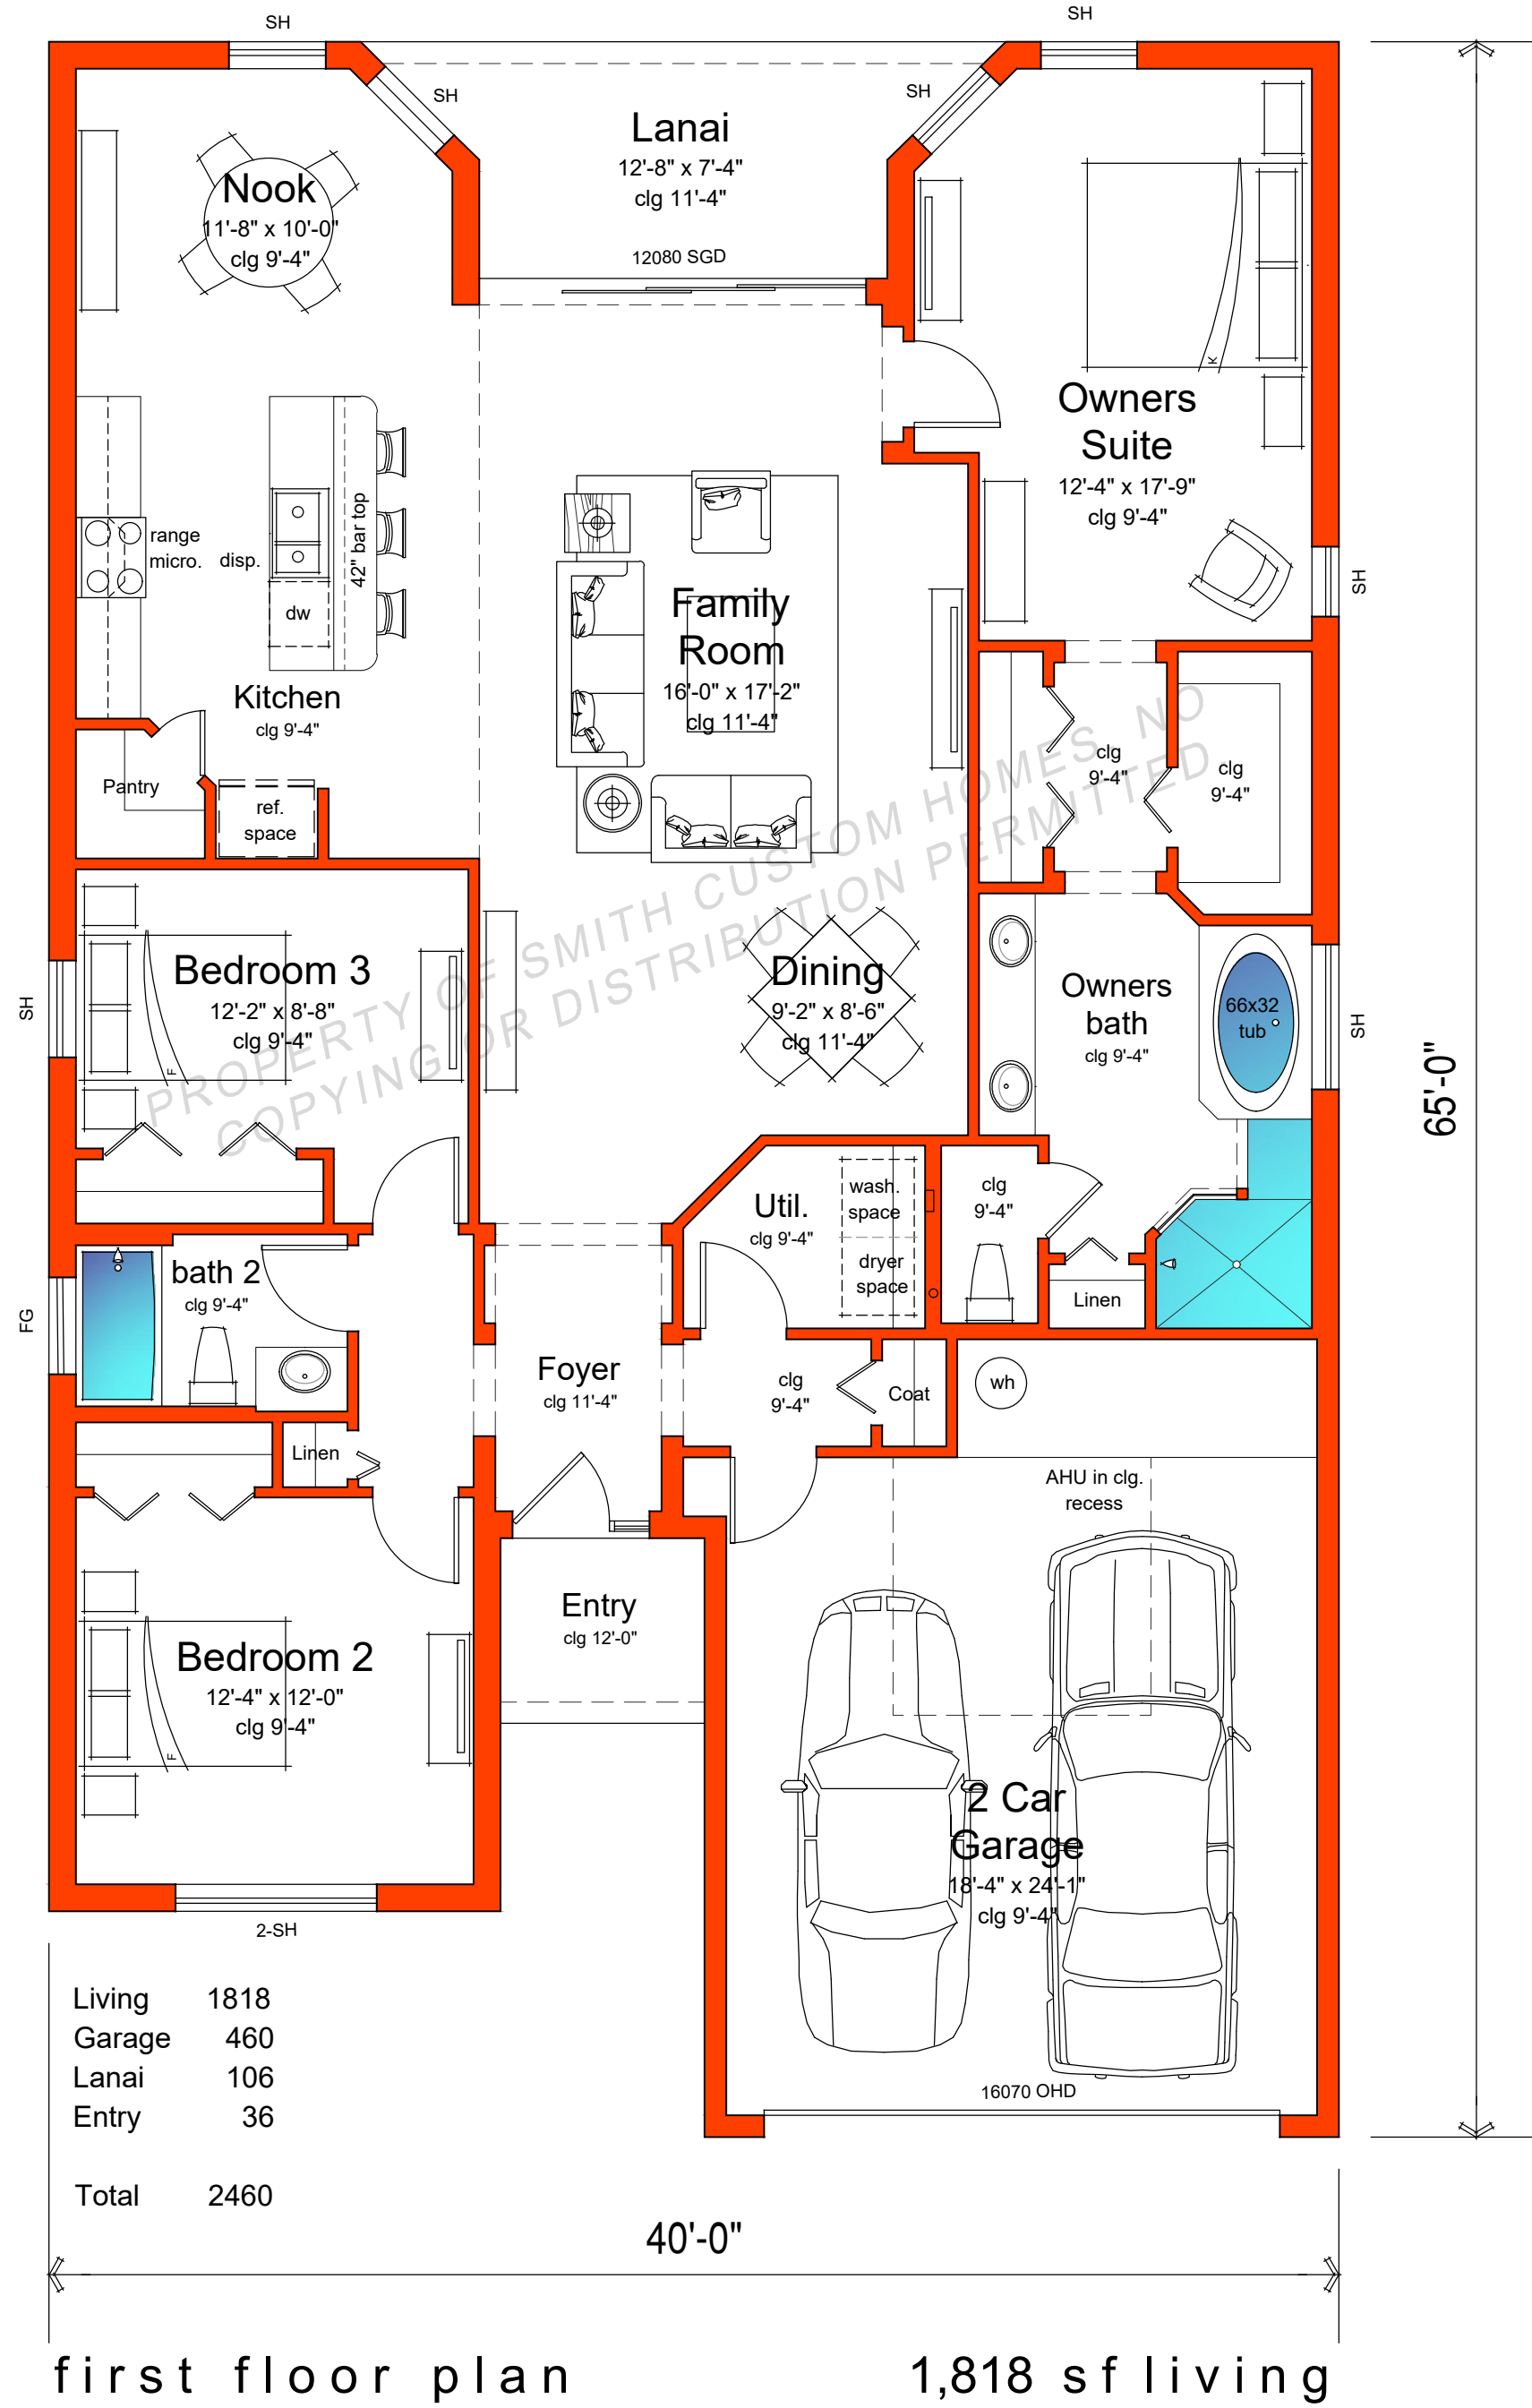

Note: Design Illustration shown is conceptual only. Some items may be changed at production stage.